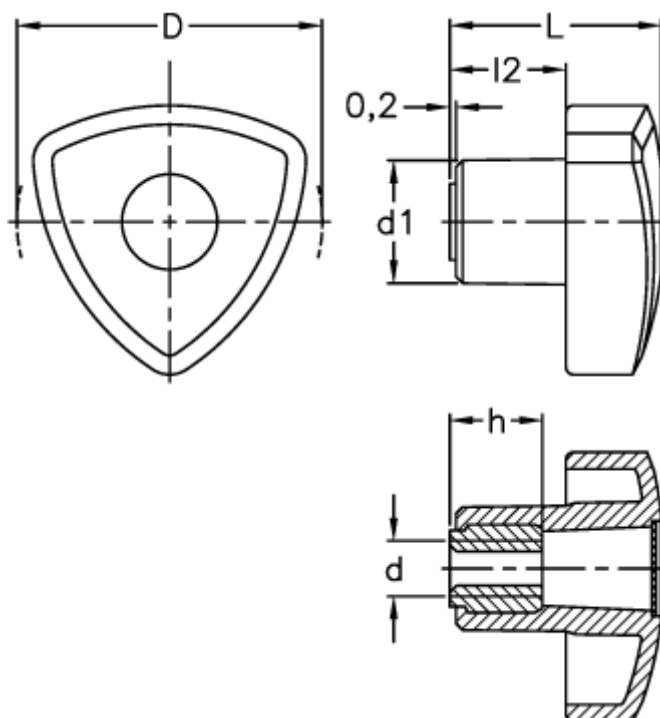

Article number: 2302083411

Description: E+G Lock knob
VTR.40 B-M8, black

Measures

d	= 40
d_1	= 16
$d\ 6H$	= M8
L	= 30
l_2	= 17